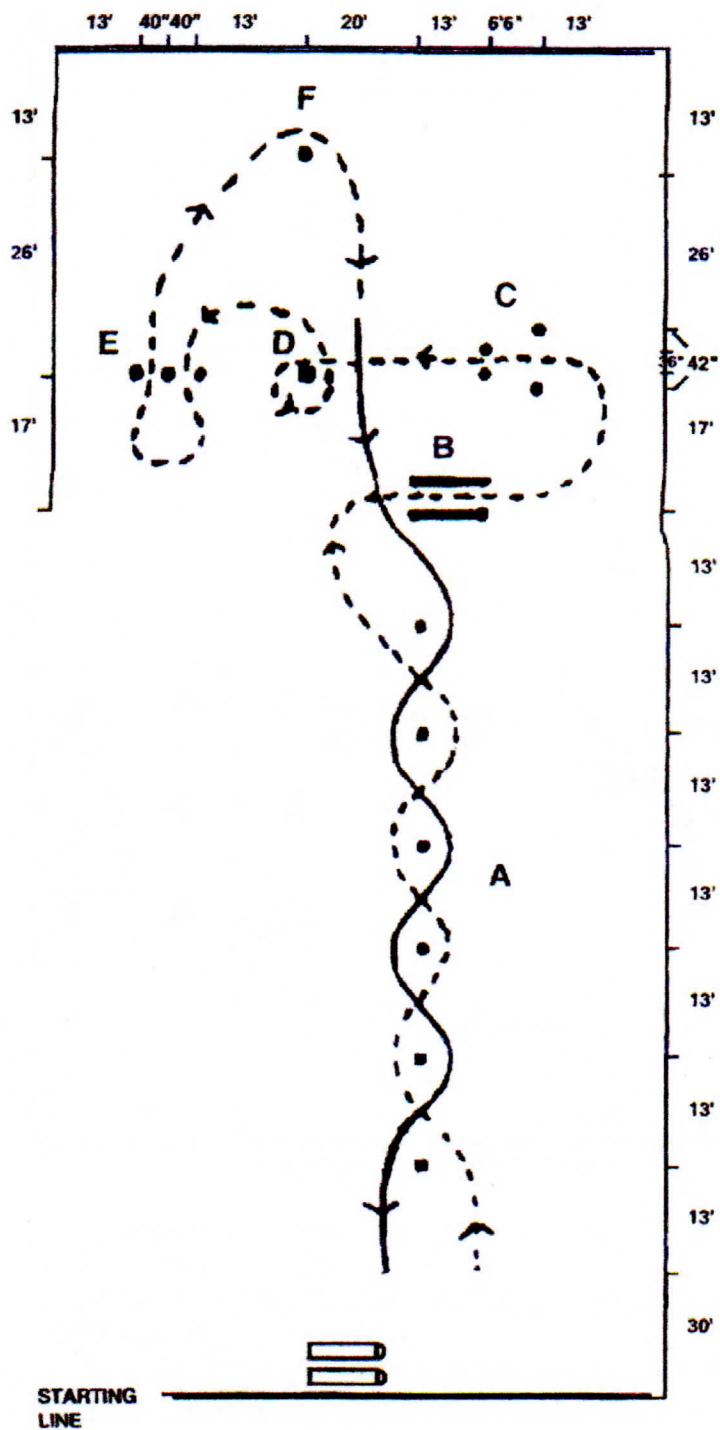

Sample Log Drag #1

(OVERALL PATTERN WIDTH: ~85')

(OVERALL PATTERN LENGTH: 177')

(DISTANCE FROM ANY BOUNDARY: 13')